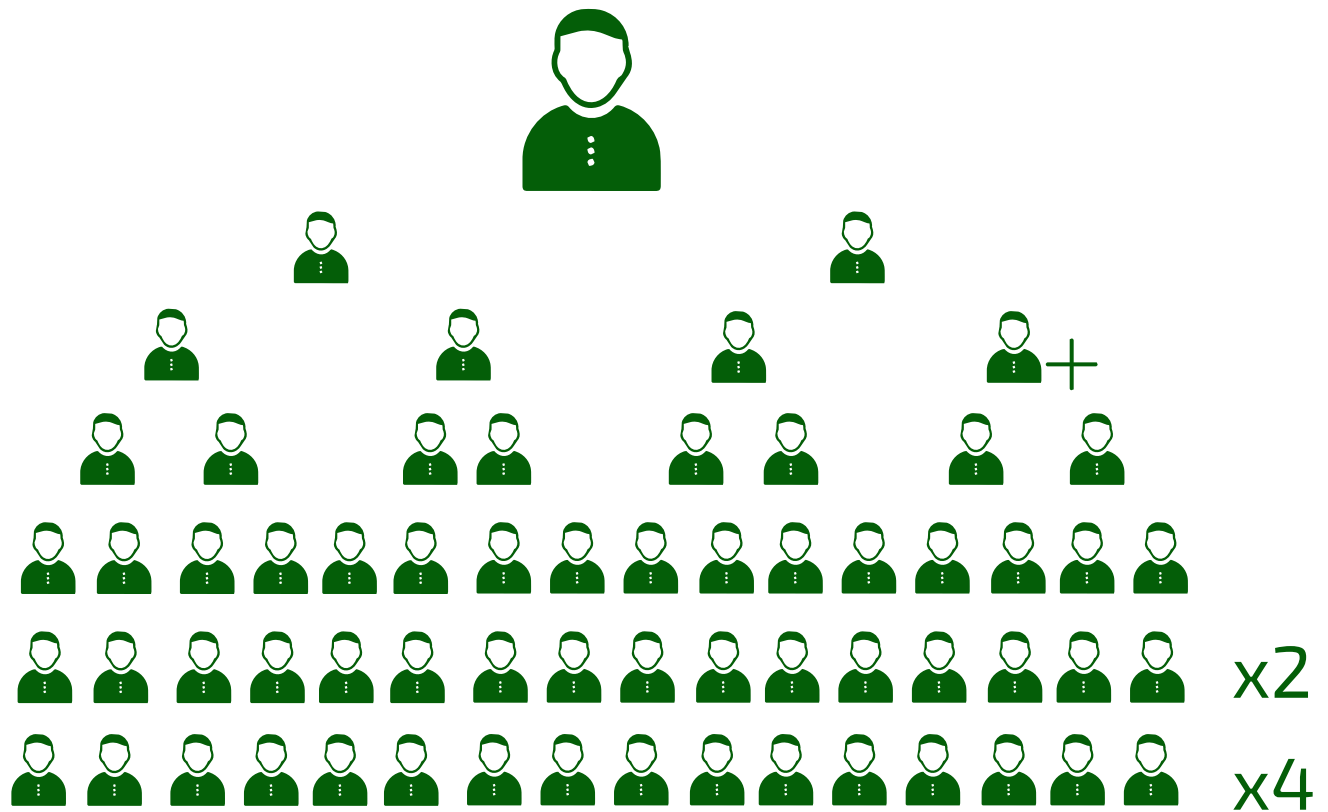

SKYFEXCO

AFFILIATE REFERRAL

COMMISSION

www.SkyFexCo.com

Case Study

Join investors building a career worldwide through our affiliate program.

Refer a friend using your referral link and earn a 10% referral commission on all their deposits. This is your Level 1 commission. You earn 6% as commission on Level 2, 4% on Level 3, 3% on level 4, 2% on level 5 and 1% on level 6.

10% each

6% each

4% each

3% each

2% each

1% each

All investors with an active pool stake may earn a referral commission on all deposits made by their downline.

Our well-designed affiliate program lets you earn real-time rewards You through our six level dip affiliate program